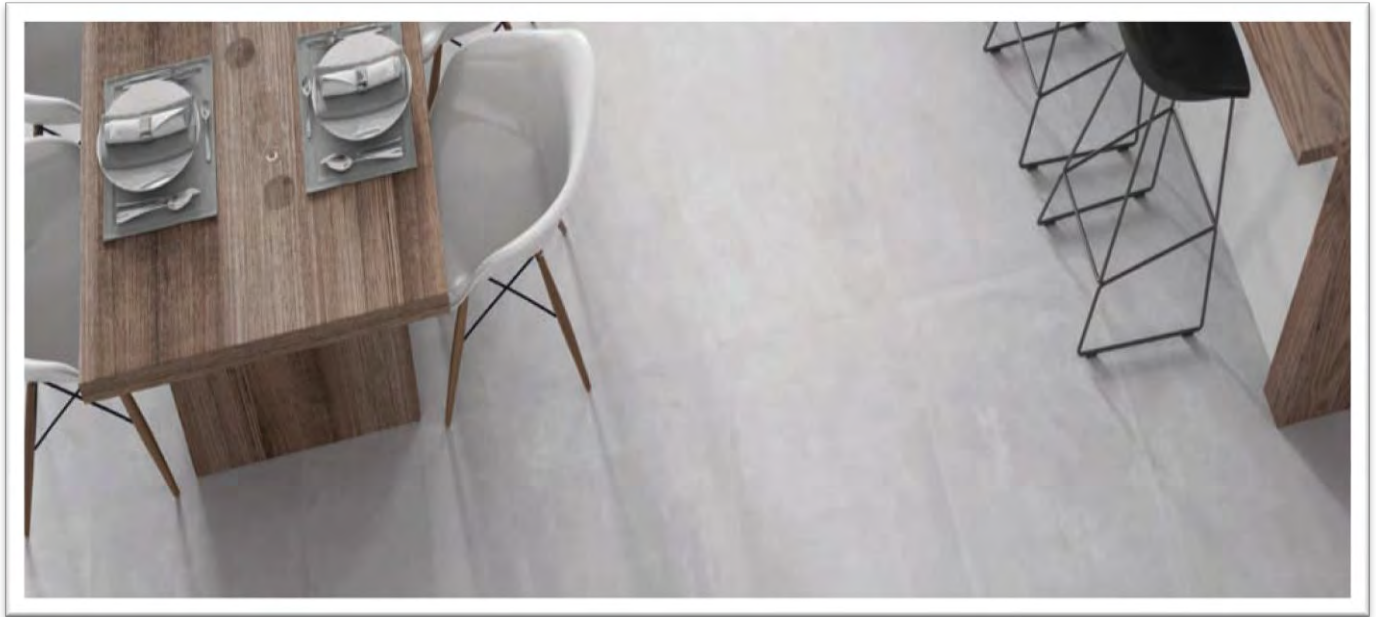

60x120/61x61

OLIA
ES

60x120/61x61 OLIA **PERLA**